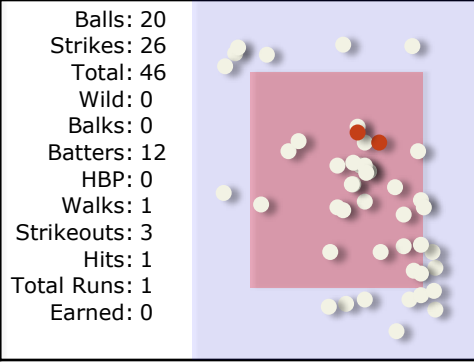

Team:			Runs:	Hits:	Details:		Notes:						
Outlaws Baseball			1	3	Location: Weather: Condition:								
#	Player	Pos	Inn	1	2	3	4	5	6	7	8	9	
5	Cooper Renteria	4	1										
2	Carlos Rivera	9	6										
14	Greysen Pulsipher	7	1										
27	Chris Clegg	9	5										
	"	4	6										
	"	9	6										
	"	4	6										
77	Aaron Wong	6	1										
22	Trevor Zscheile	8	1										
	"	4	3										
	"	8	4										
33	Jack Heringer	5	1										
	"	8	3										
	"	1	4										
15	Bailey Bingham	9	1										
3	Josh Congress	3	1										
18	Chance LaChapelle	1	1										
	"	7	5										
57	Jeremy Jones	2	1										
10	Jordan Linford	DH	1										
	"	5	3										
				R/H	0/0	0/0	0/0	1/1	0/0	0/0	0/2	0/0	0/0
				K/BB	1/0	1/0	2/1	0/0	1/0	2/1	0/1	0/0	0/0

Team:				Runs:	Hits:	Details:				Notes:			
Walnut Creek Bulldogs 14u				3	5	Location: Weather: Condition:							
#	Player	Pos	Inn	1	2	3	4	5	6	7	8	9	
9	Fragen	8	1	6-3 ① 		6-3 ② 		L6 ② 					
77	Wright	9	1	AB3 BB 4 5 1 2 3 	SB4 SB3 BB 2 1 3 4 			BB 3 5 1 2 4 					
32	Miller	3	1			SB4 BB 3 1 2 3 		4-3 ③ G 1 					
"	"	1	6	BB 3 1 2 4 		BB 1 2 3 4 			6-3 ① G 1 				
99	Mannie	5	1	K 1 2 3 		BB 1 2 3 4 			6-3 ① G 1 				
25	Katz	7	1	F4 ③ F 		P3 ③ P 1 2 3 4 			SB7 SB6 1B PB7 L 1 				
55	Leech	1	1		FO8 SB8 C33 1B L 		F8 ① F 1 		PB7 SB7 BB AB7 3 1 2 4 				
56	Lehmer	DH	1		P6 ① P 1 2 		FC4-6 ② C33 1B L 1 		FO9 AB8 ③ 1B L 1 5 2 3 4 				
"	"	1	3										
61	Watchmaker	4	1	L8 ② L 1 			SB9 FC G 1 		BB 1 3 2 4 5 				
00	Corran	6	1			AB1 SB10 1B WP2 L 1 5 2 3 4 	6-3 ③ G 3 1 2 		6-3 ② G 3 1 2 				
47	Mahley	2	1			K ① 1 4 2 3 		1-3 ① G 					
33	Blake	-	5										
				R/H	0/0	0/1	1/1	0/1	0/0	2/2	0/0	0/0	0/0
				K/BB	1/2	0/0	1/3	0/0	0/1	0/2	0/0	0/0	0/0

Leech - 2.00 innings

Lehmer - 3.00 innings

Miller - 2.00 innings

Chance LaChapelle - 3.00 innings

Jack Heringer - 3.00 innings

Pitches with Game Notes